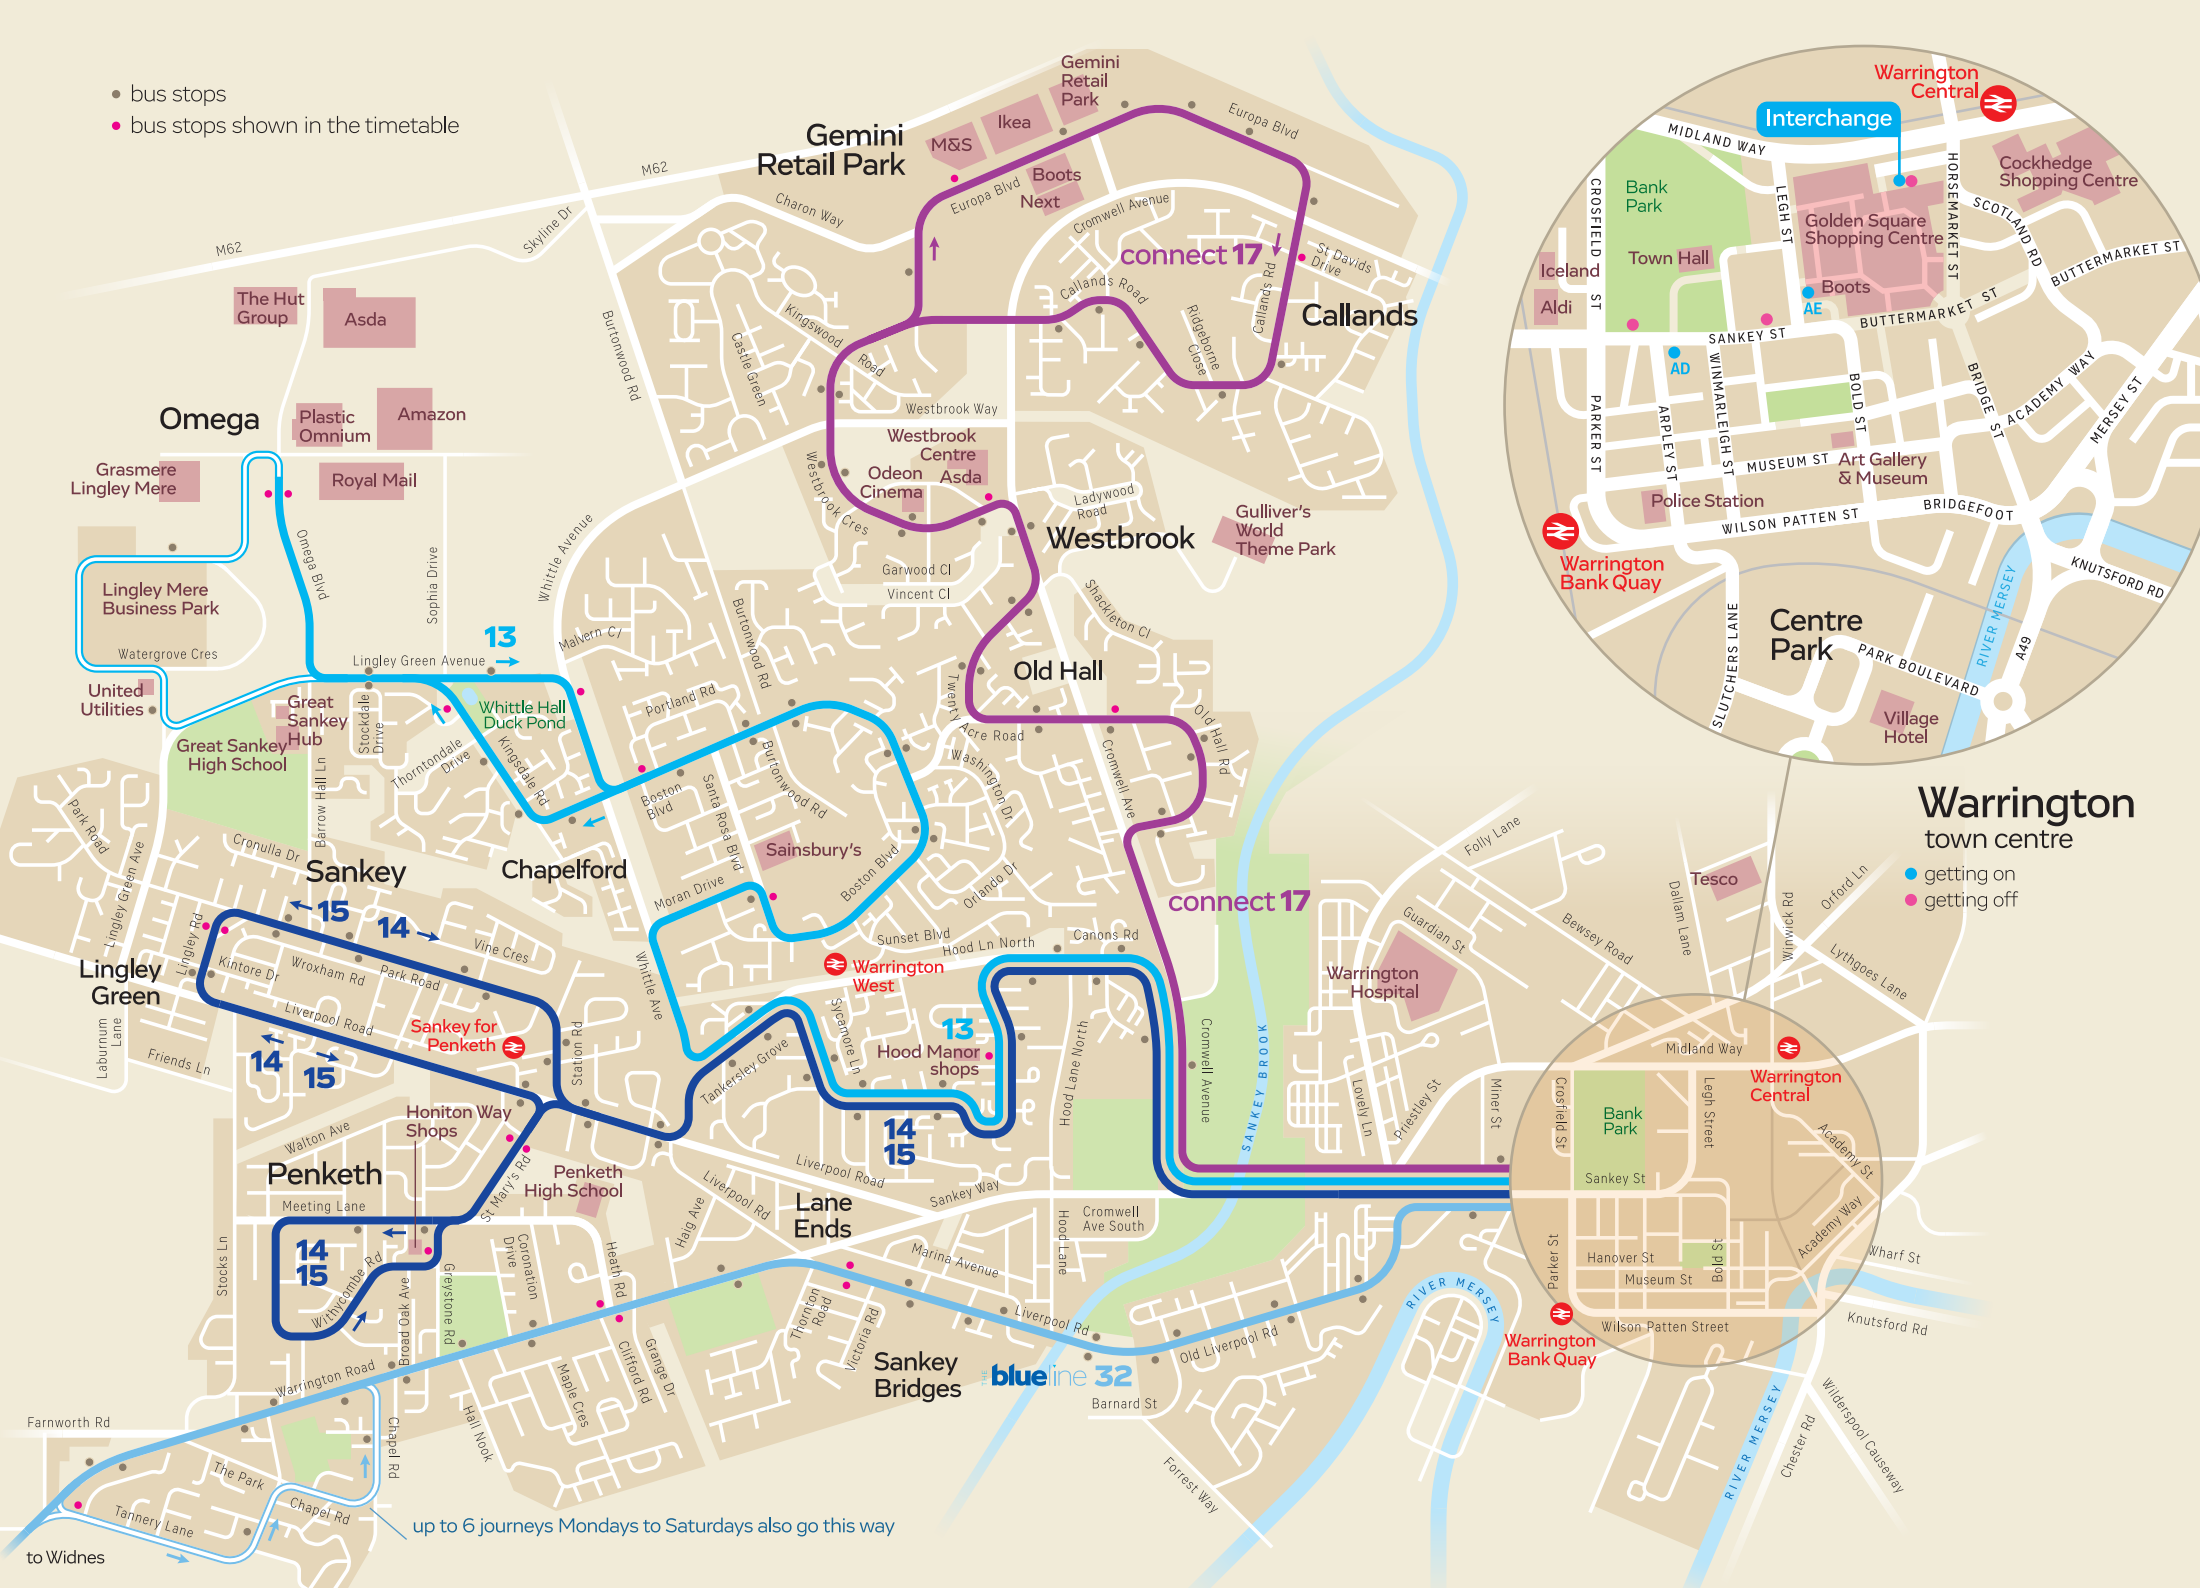

- bus stops
- bus stops shown in the timetable

up to 6 journeys Mondays to Saturdays also go this way

to Widnes